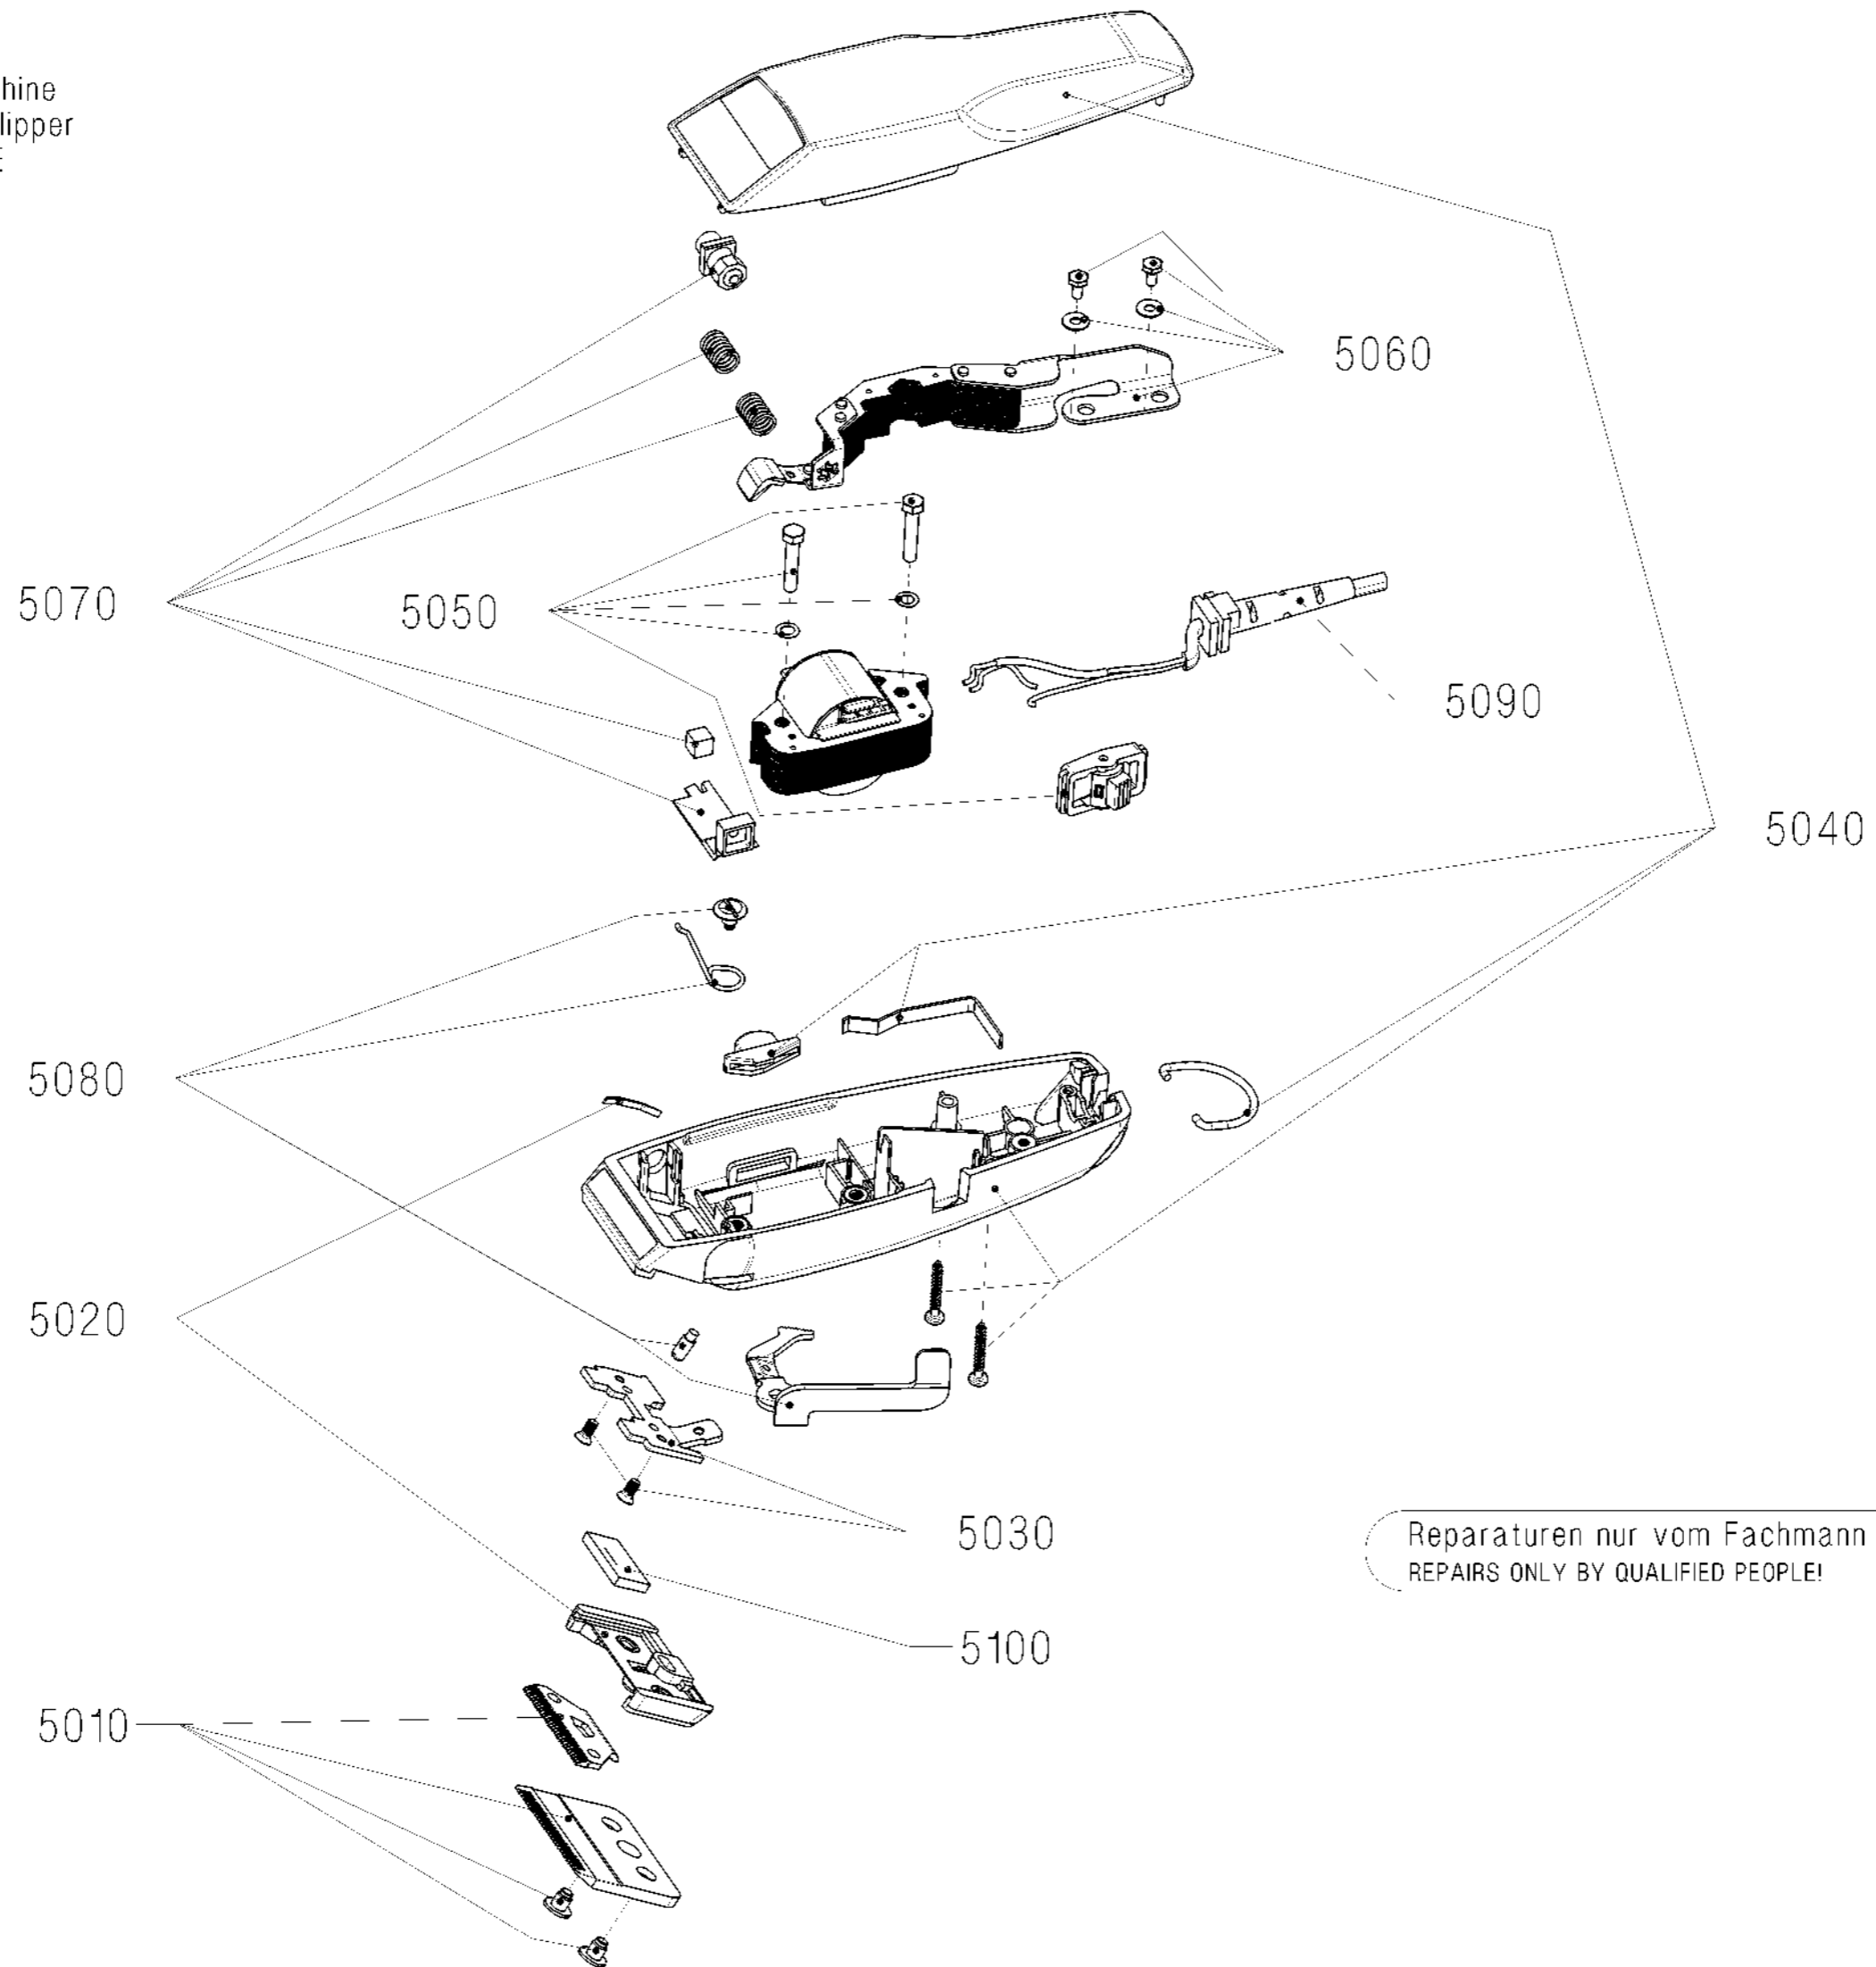

ET-Haarschneidemaschine
Spare parts list hair clipper
1170-8000 E Type E

Reparaturen nur vom Fachmann ausfuehren!
REPAIRS ONLY BY QUALIFIED PEOPLE!