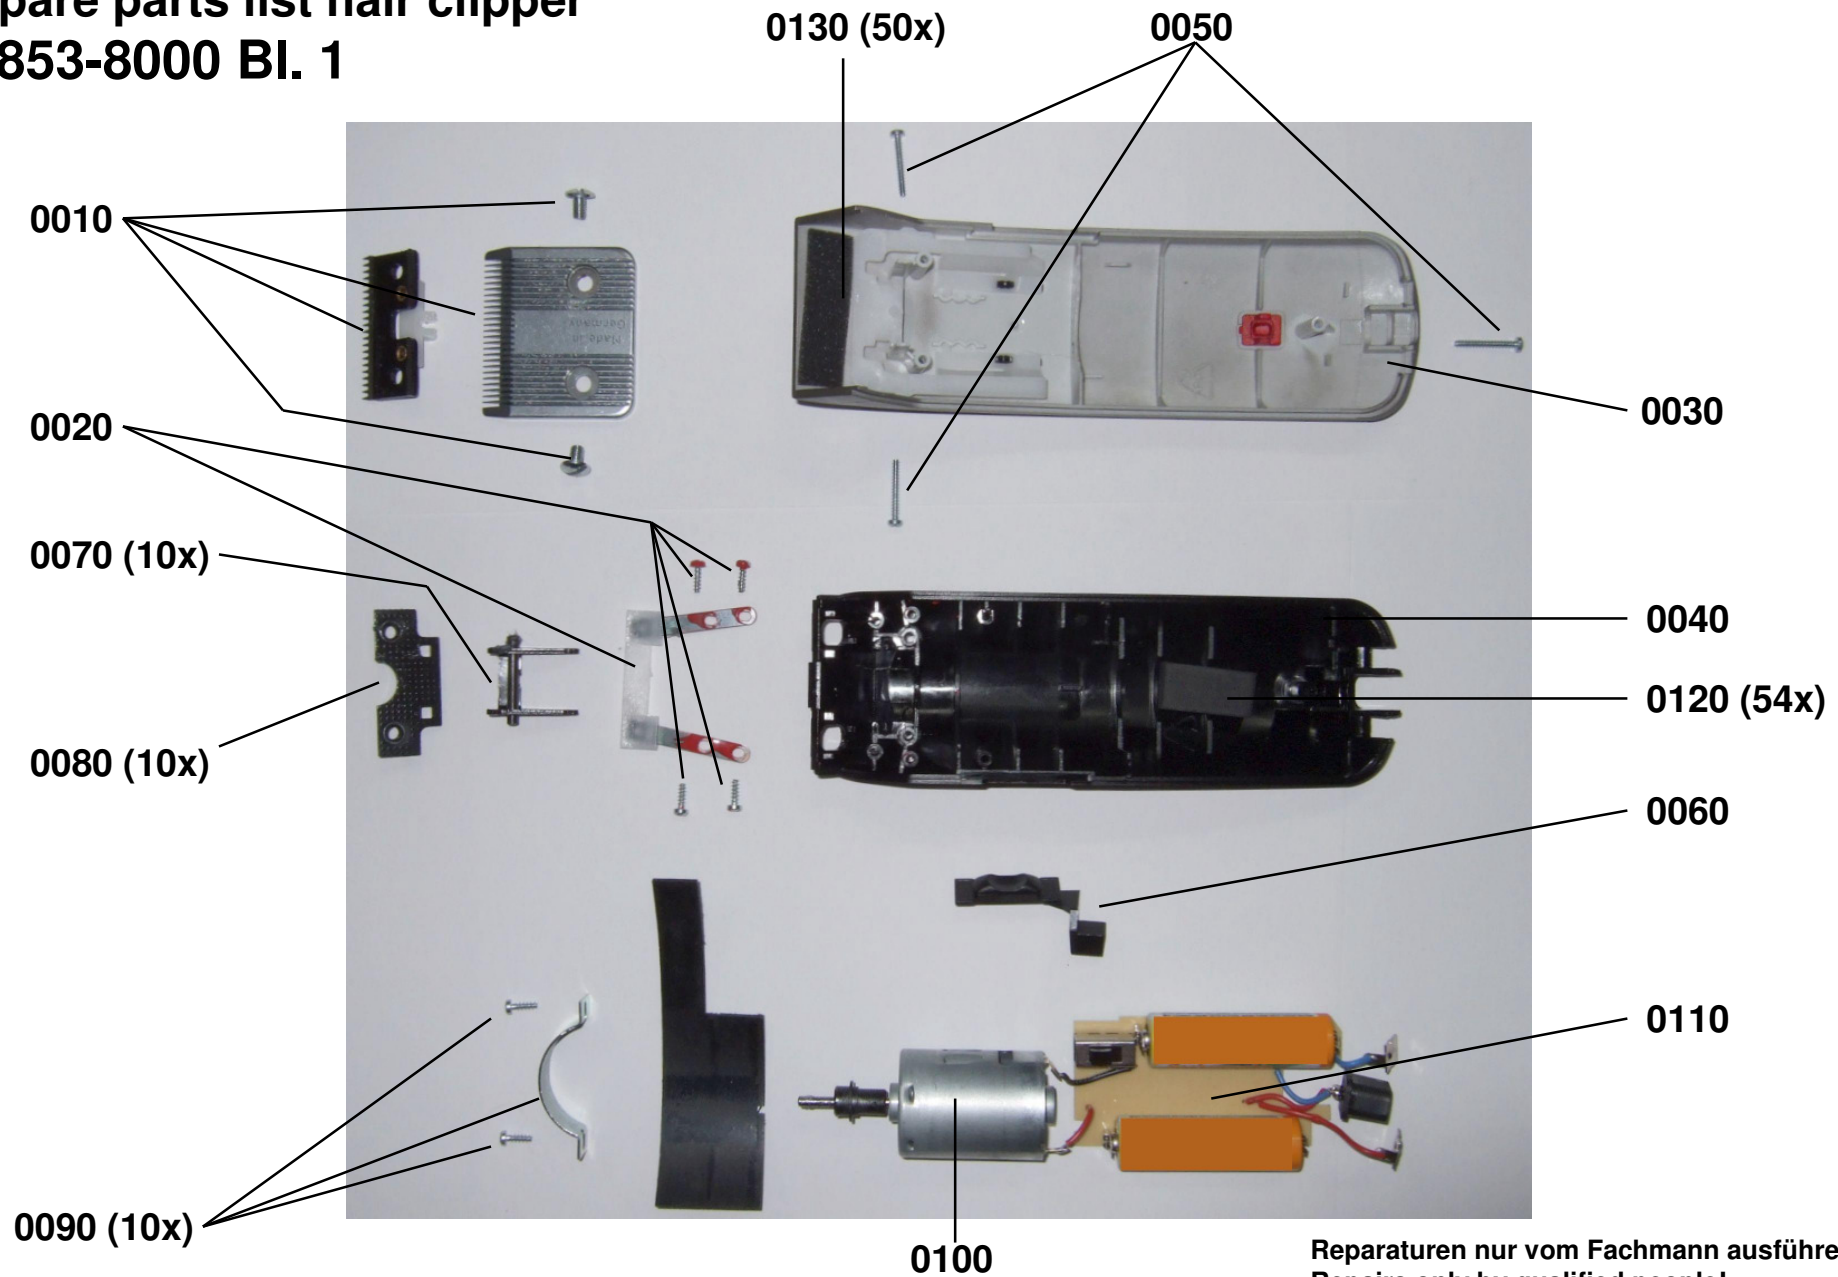

ET-Haarschneidemaschine

Spare parts list hair clipper

1853-8000 Bl. 1

Reparaturen nur vom Fachmann ausführen!
Repairs only by qualified people!