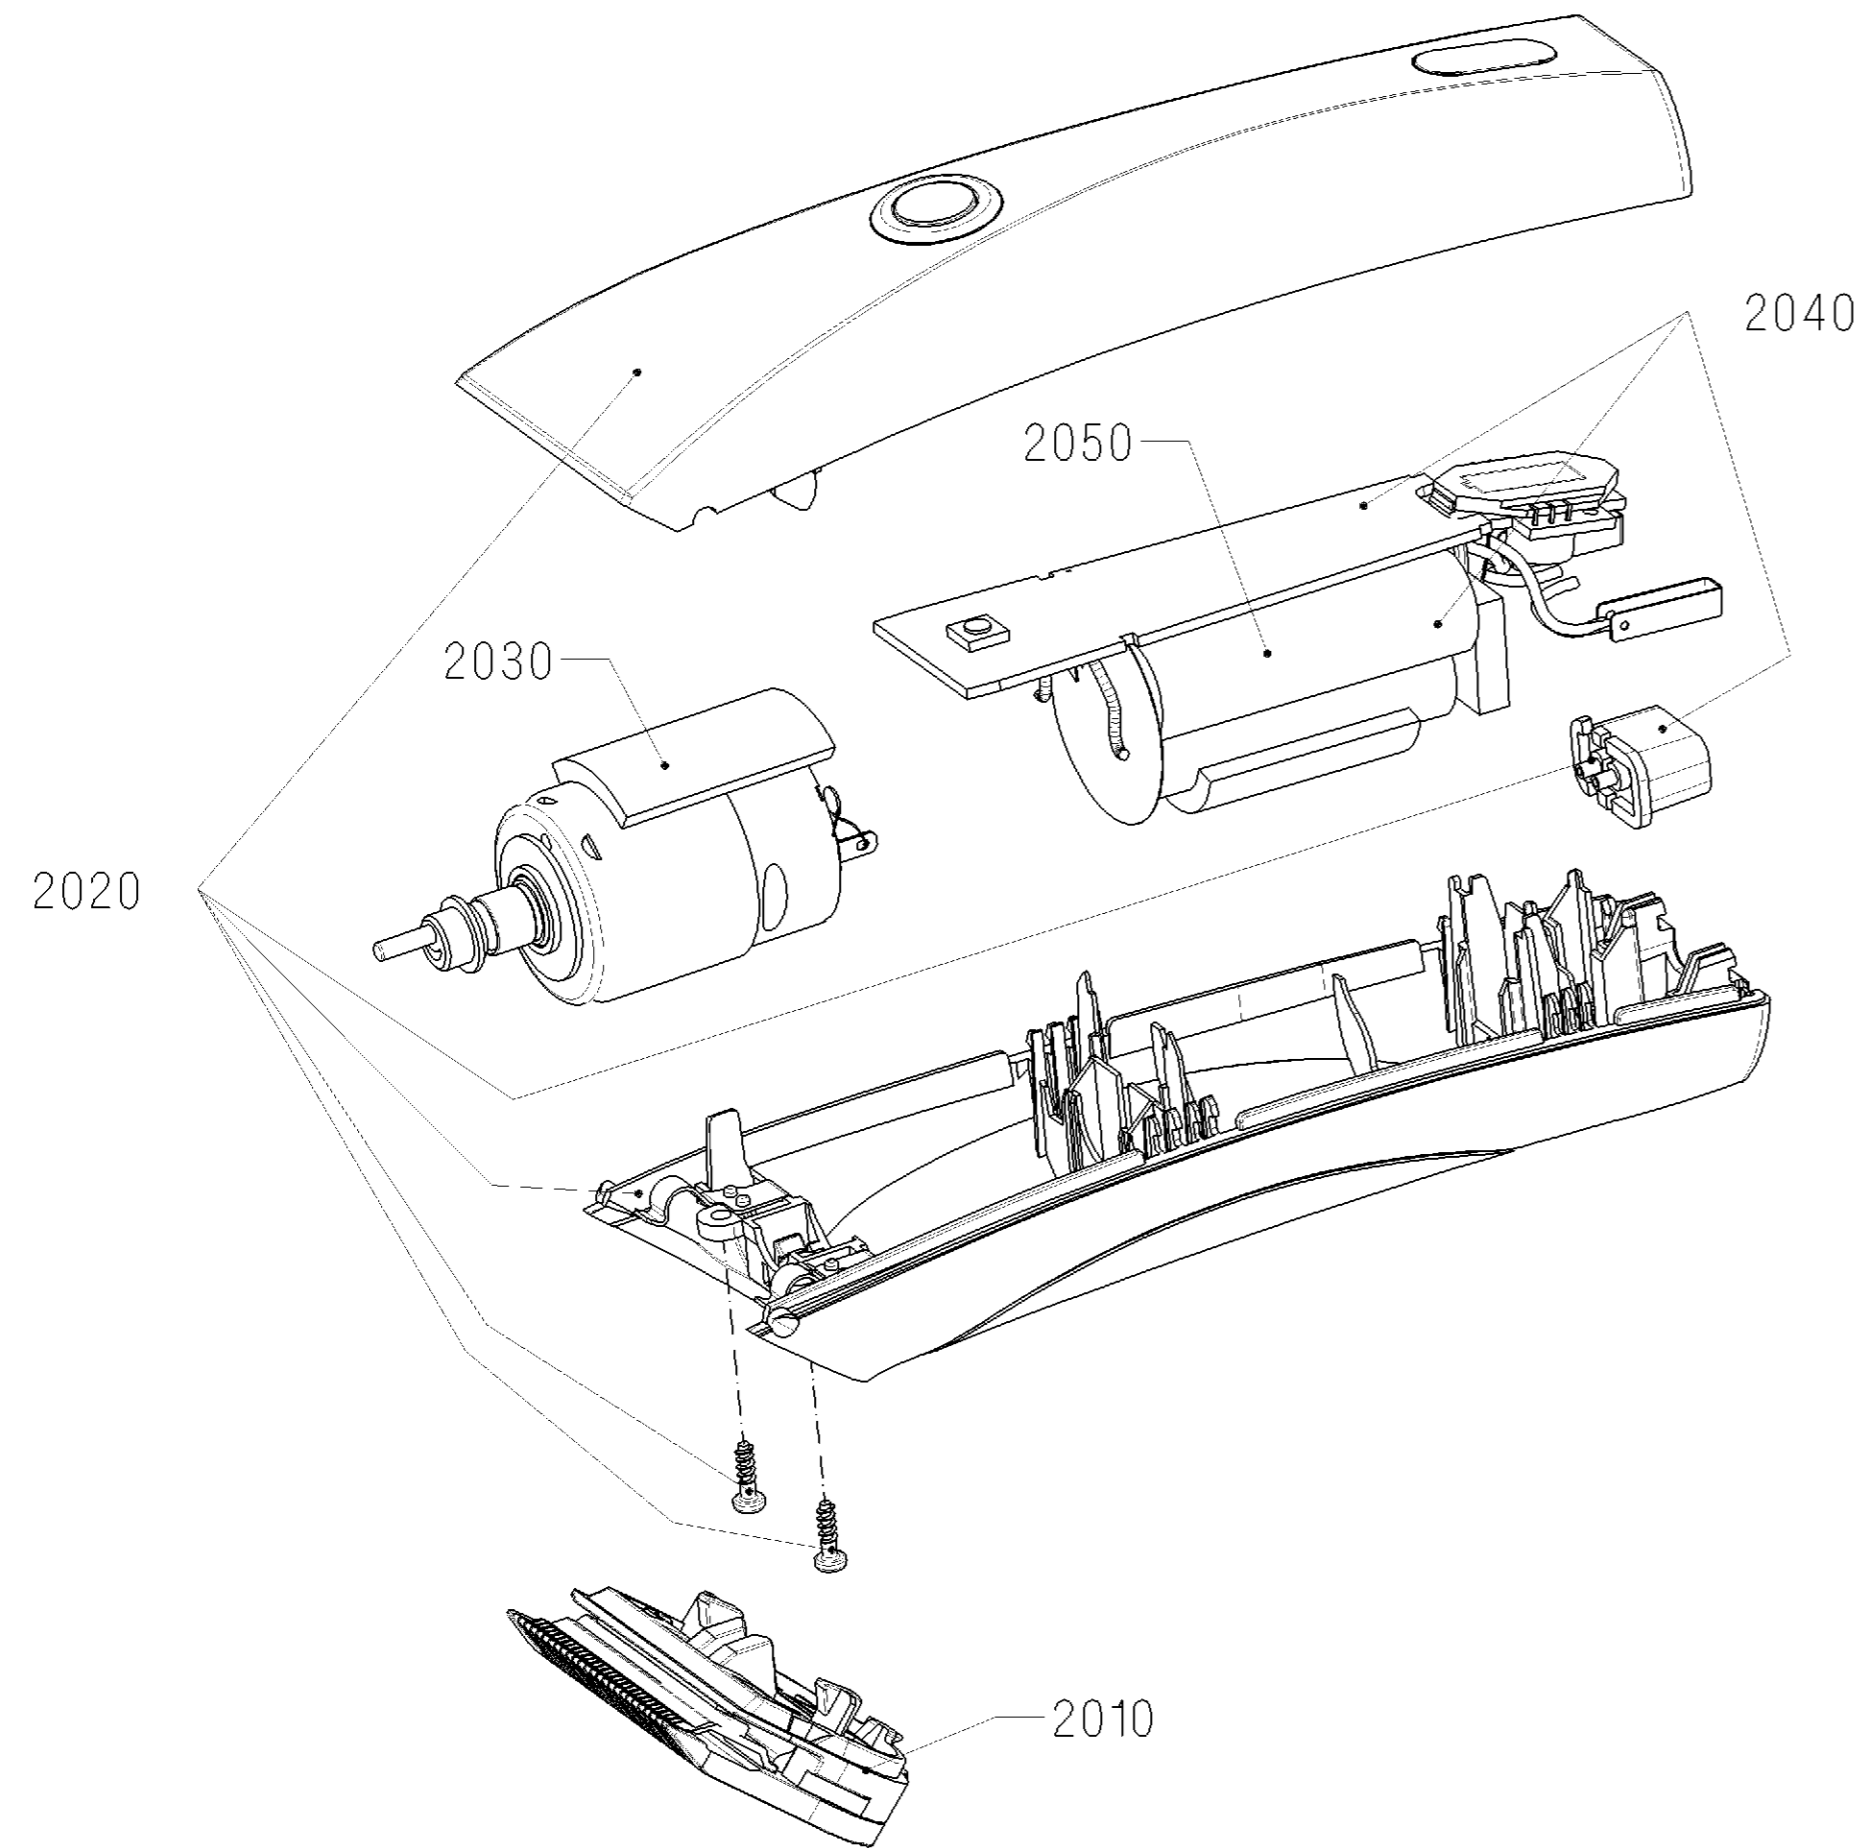

ET-Haarschneidemaschine
Spare parts list hair clipper
1870-8000B Type B

Reparaturen nur vom Fachmann ausfuehren!
REPAIRS ONLY BY QUALIFIED PEOPLE!