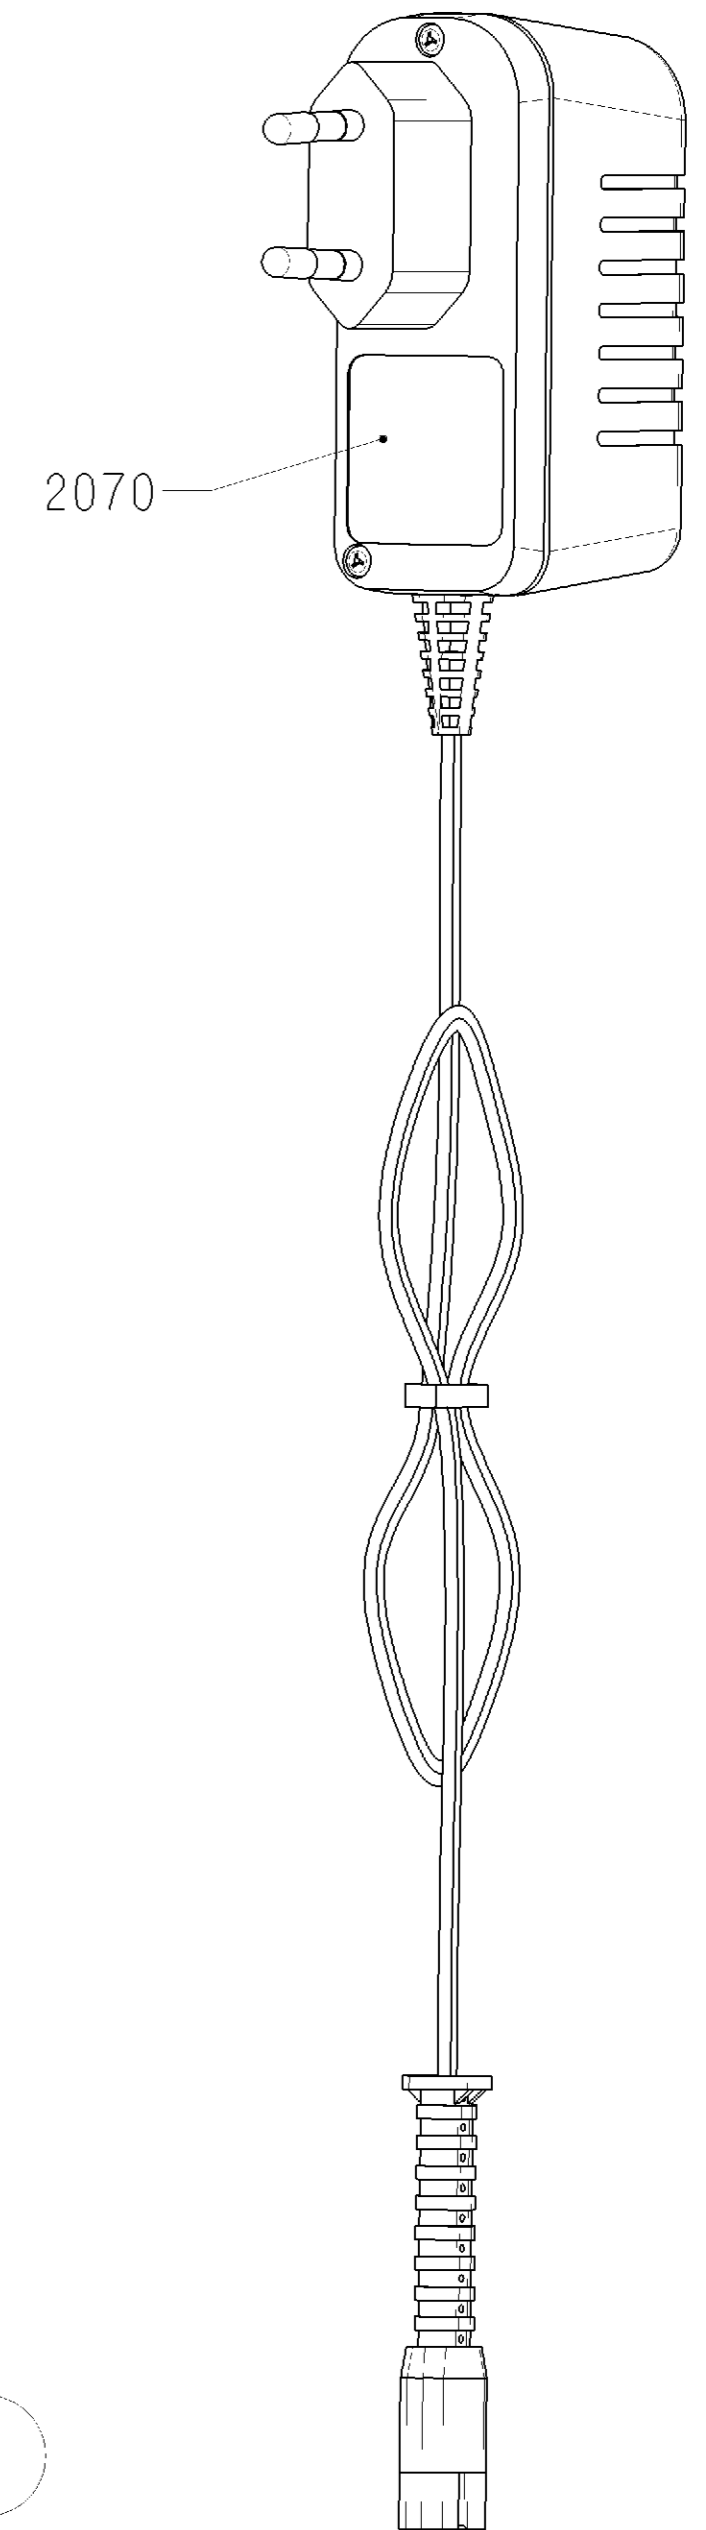

ET-Haarschneidemaschine
Spare parts list hair clipper
1870-8000B Type B

Reparaturen nur vom Fachmann ausfuehren!
REPAIRS ONLY BY QUALIFIED PEOPLE!