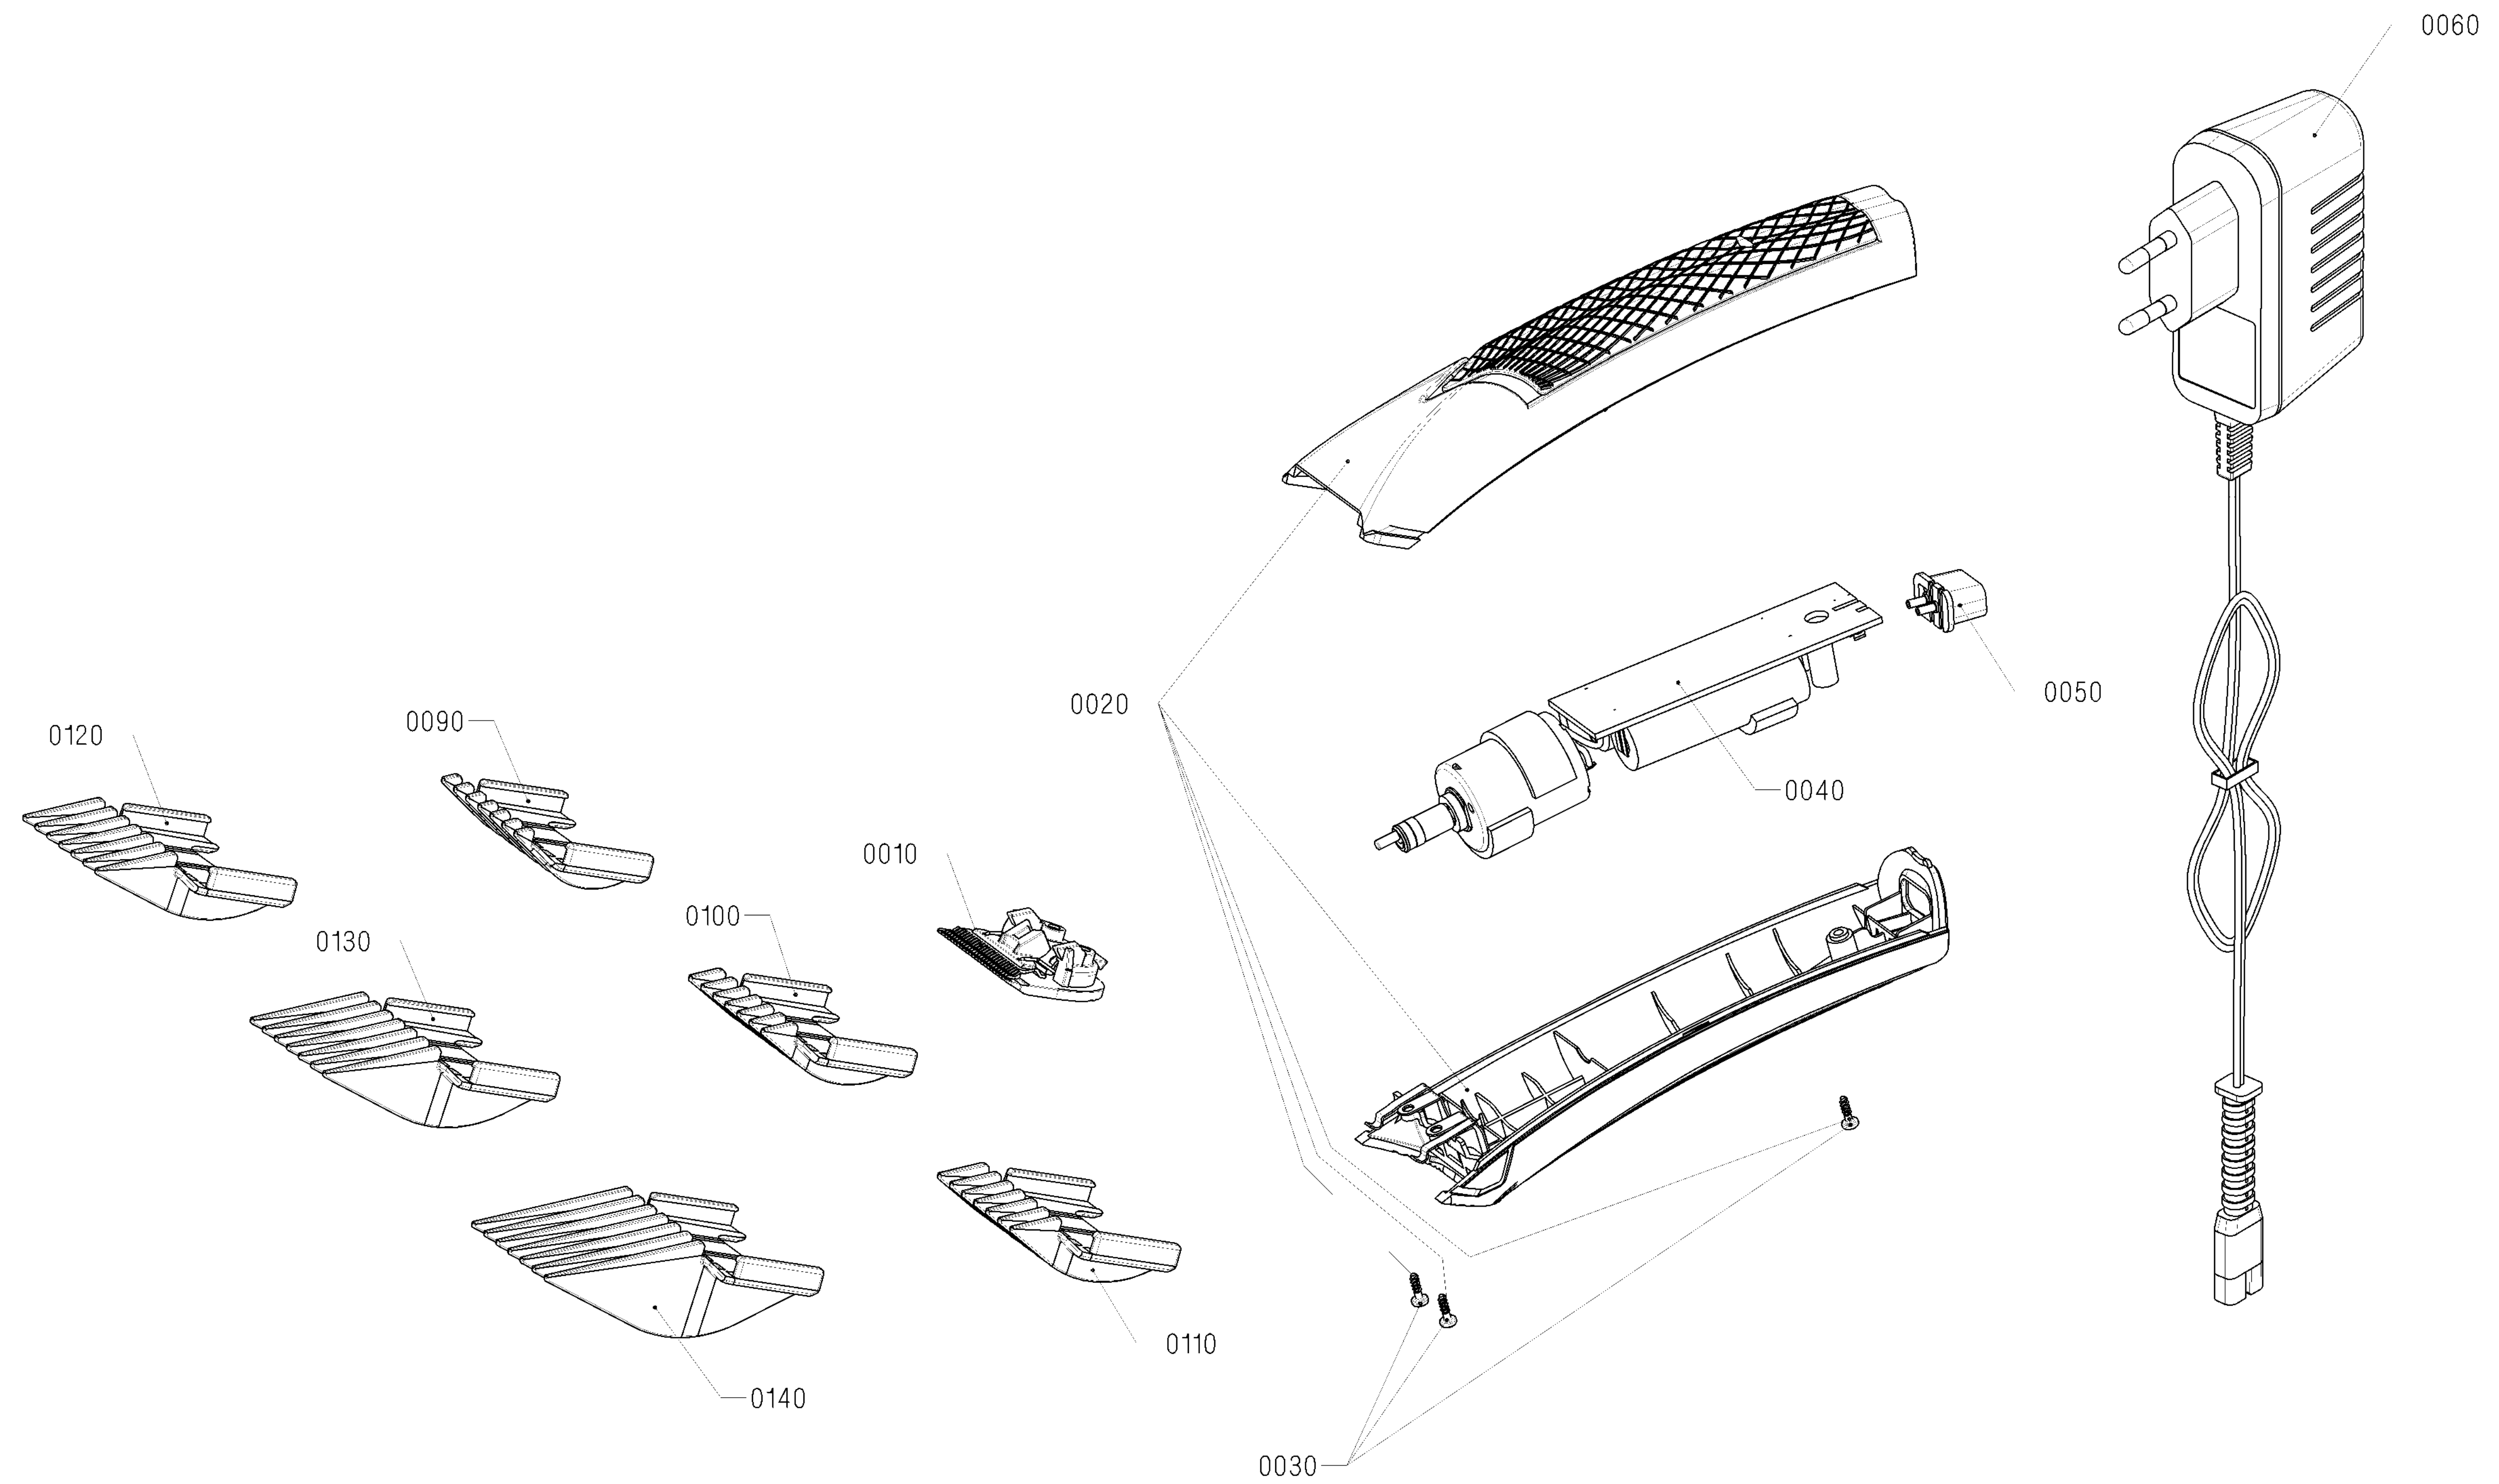

ET-Haarschneidemaschine
Spare parts list hair clipper
1881-8055 Type C

Reparaturen nur vom Fachmann ausfuehren !
REPAIRS ONLY BY QUALIFIED PEOPLE !